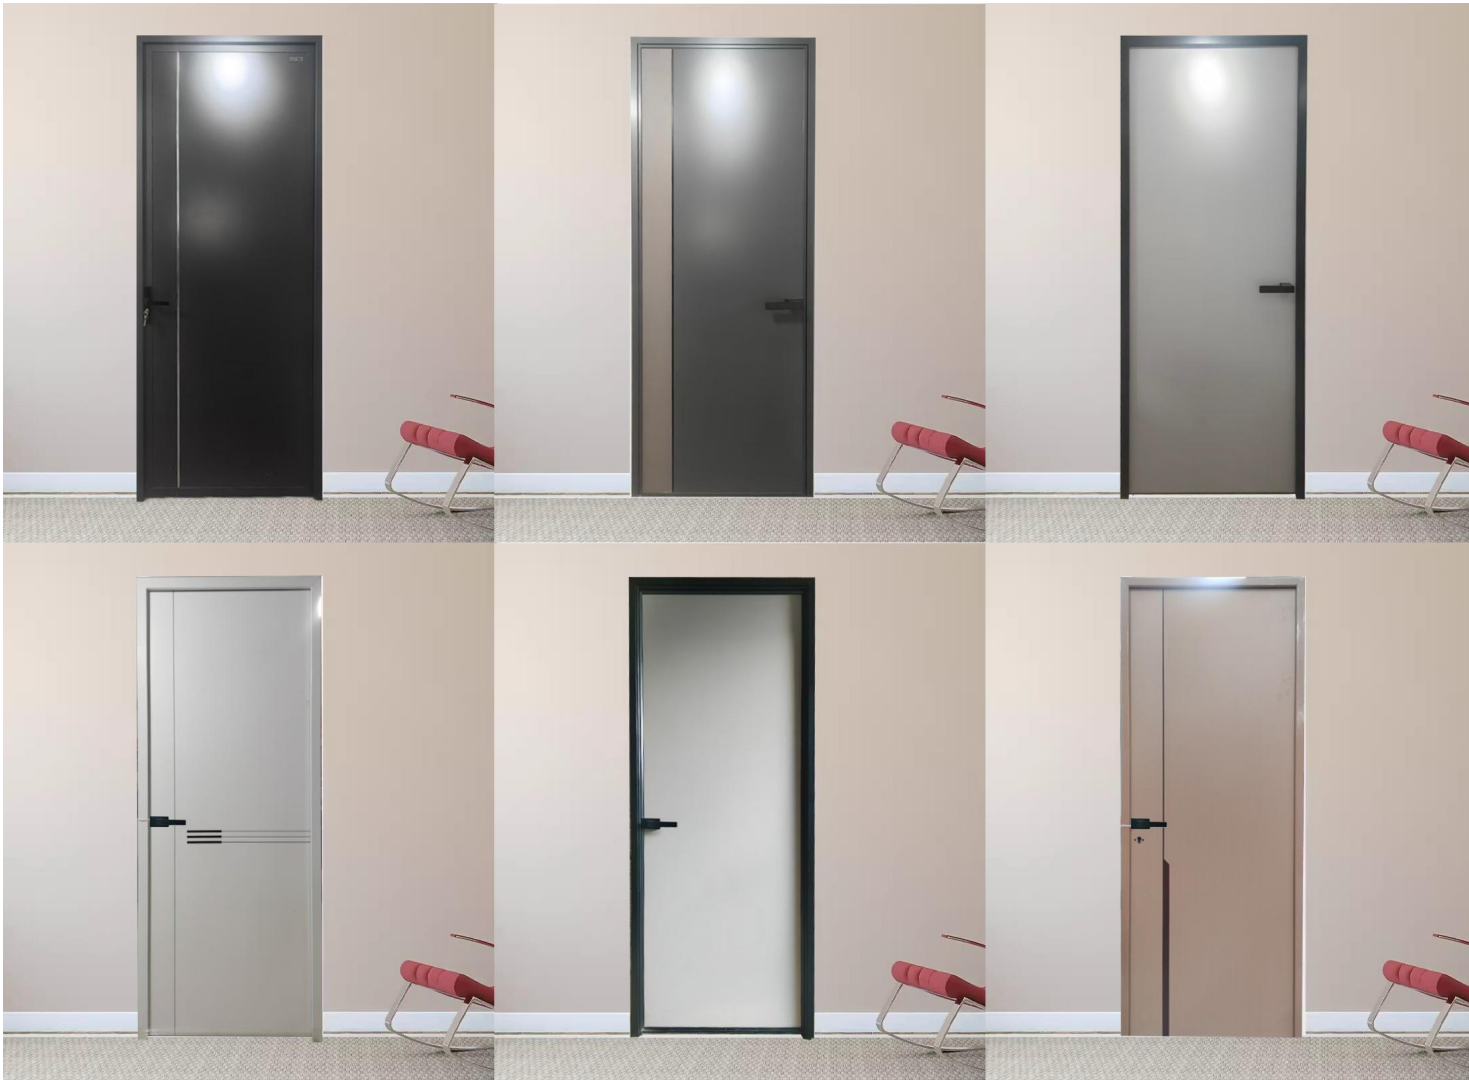

Global House

FACTORY

1. The exterior wall (polyurethane) has been included.

Style

Style

Global House
FACTORY

2. Door and window style: Included

Global House
FACTORY

3. Customizable doors (aluminum alloy wooden doors):
Included

Global House
FACTORY

Customizable SPC hard floor: Included

9012

7007

9006

7005

9013

8005

Global House
FACTORY

5. Customized bathroom cabinet: Included

Applicable to 20FT

Global House
FACTORY

5. Customized bathroom cabinet: Included

Applicable to 20FT

1